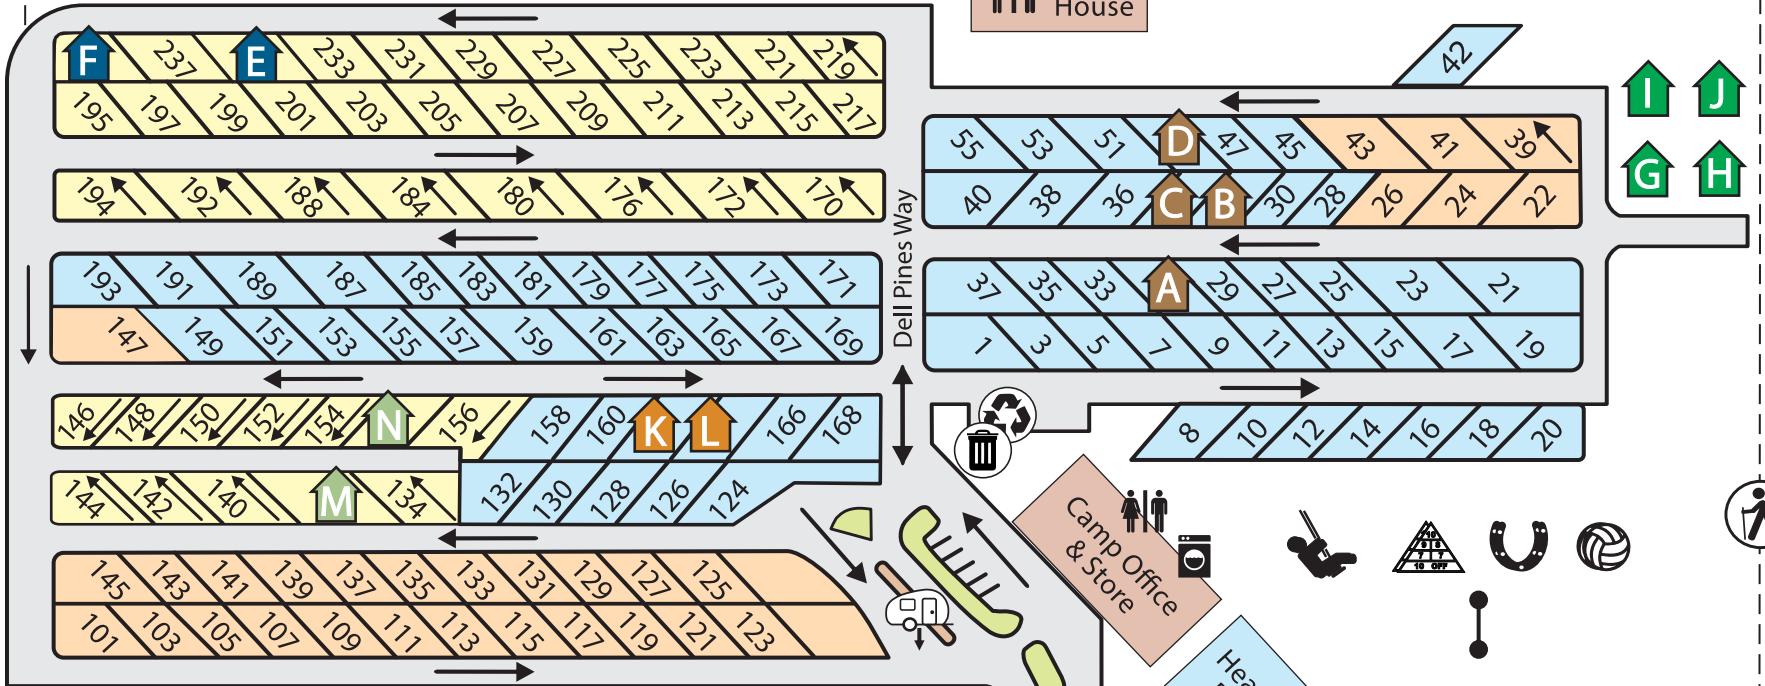

Welcome to Dell Pines Campground!

Family Camping in a Peaceful, Wooded Setting

Quiet Hours: 11:00 pm - 8:00 am
Check-In Time: 3:00 pm

- | | |
|--------------------------|--------------|
| Water & Electric Site | Restroom |
| 30 Amp Full Hook-Up Site | Minigolf |
| 50 Amp Full Hook-Up Site | Pickle Ball |
| Pull-Thru Site | Basketball |
| Sleeper Cabin | Laundry |
| Pine Cabin | Playground |
| Select Pine Cabin | Dump Station |
| Select Pine Plus Cabin | Game Room |
| Deluxe Pine Cabin w/Loft | Garbage |